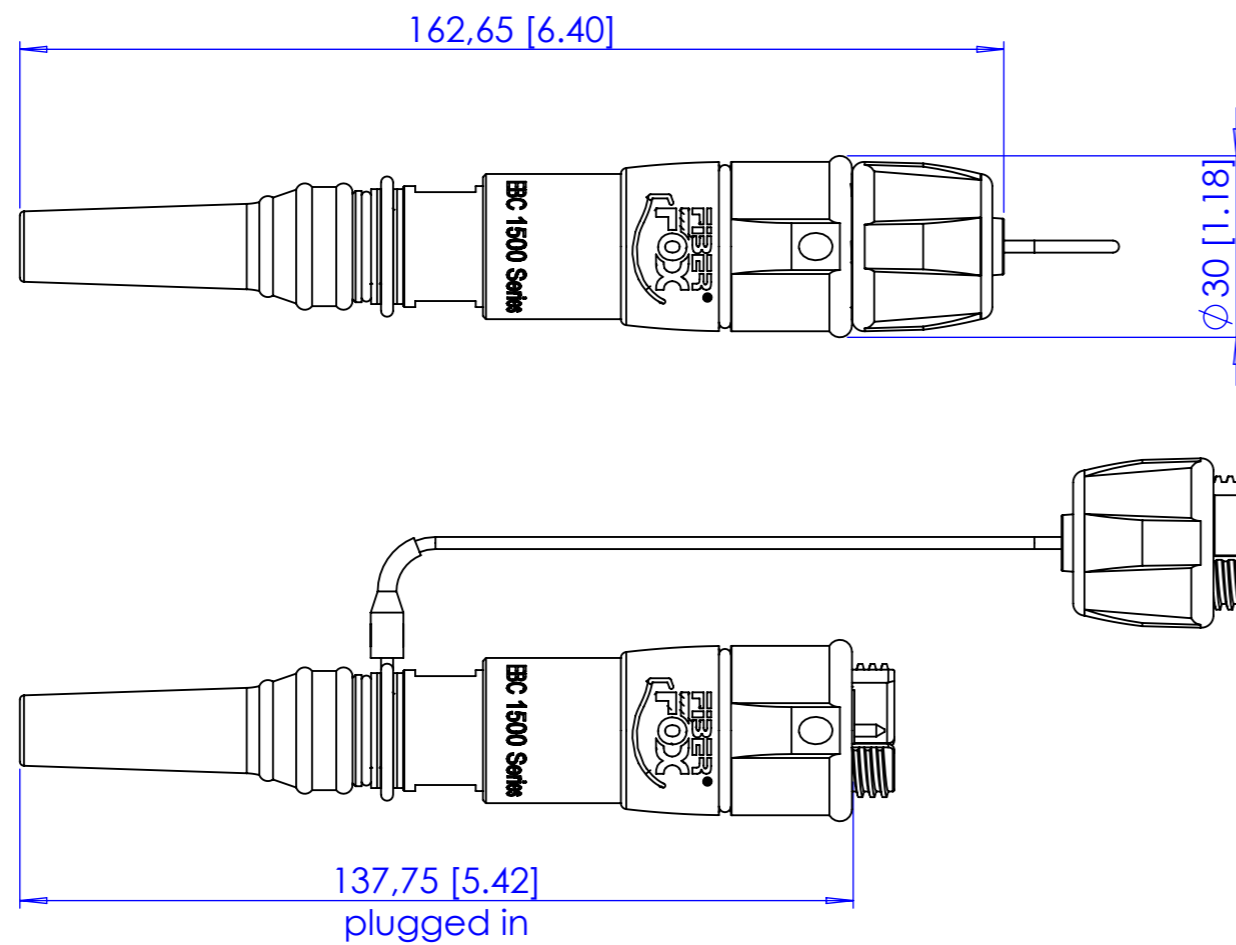

Sample drawing.
Individual configurations possible.

Sheet Number	Projection	Scale	Format	Tolerancing	
1/1		4:5	A3	ISO 2768-	
	g		cm ²		cm ³
Material		Created	Modified	HeBo	17.11.2023
Material addition		Approved	HeBo	17.11.2023	
Description	NK0Y_-FX Fiberfox Splitt		ECN Number		
		Status			
NEUTRIK	3D Model ID	Document ID	Revision		01