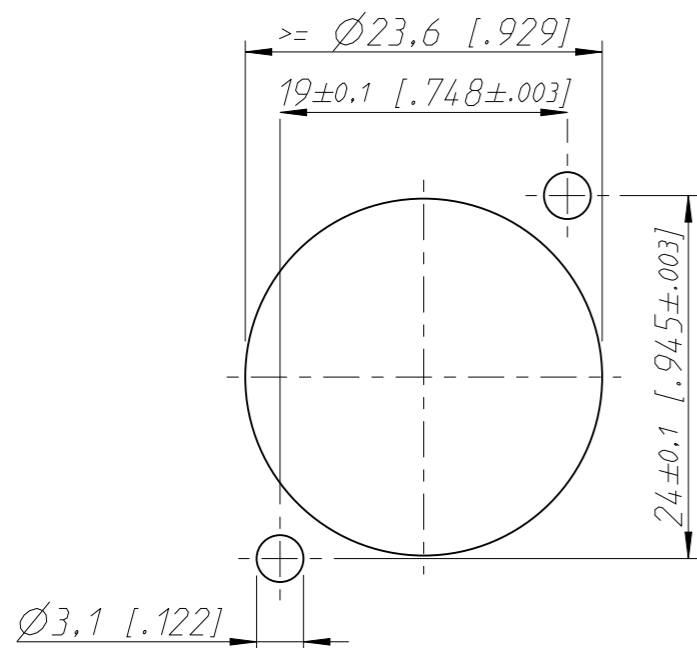

Frontplattenausschnitt (Rückseite)  
Panel cut out (rear side)

Sheet Number 1/1	Projection 	Scale 2:1	Format A3	Tolerancing ISO 2768-mK	
44.92 g	109.61 cm <sup>2</sup>	9.72 cm <sup>3</sup>	Created	14.05.2008	kma
Material	-		Modified	26.05.2021	mmu
Material addition	-		Approved	28.05.2021	tho
Description NAHDMI-W			ECN Number	-	
			Status	Released	
<b>NEUTRIK</b>		3D Model ID 30008894	Document ID 20003491	Revision B	