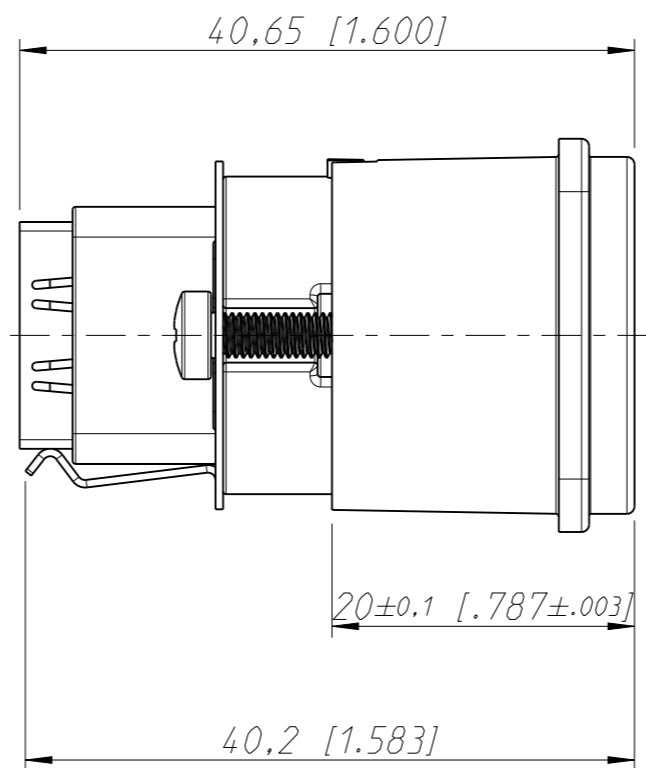

Frontplattenausschnitt (Rückseite)  
Panel cut out (rear side)

Sheet Number 1/1	Projection 	Scale 2:1	Format A3	Tolerancing ISO 2768-mK	
44.92 g	109.61 cm <sup>2</sup>	9.72 cm <sup>3</sup>	Created	14.05.2008	kma
Material	-		Modified	26.05.2021	mmu
Material addition	-		Approved	28.05.2021	tho
Description NAHDMI-W			ECN Number	-	
			Status	Released	
<b>NEUTRIK</b>		3D Model ID 30008894	Document ID 20003491	Revision B	