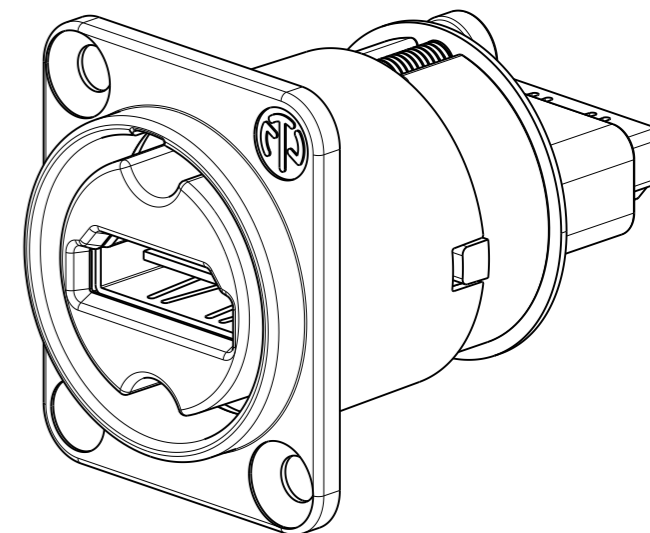

Frontplattenausschnitt (Rückseite)  
Panel cut out (rear side)

Sheet Number 1/1	Projection 	Scale 2:1	Format A3	Tolerancing ISO 2768-mK	
44.92 g	109.61 cm <sup>2</sup>	9.72 cm <sup>3</sup>	Created	14.05.2008	kma
Material	-		Modified	26.05.2021	mmu
Material addition	-		Approved	28.05.2021	tho
Description NAHDMI-W			ECN Number	-	
			Status	Released	
<b>NEUTRIK</b>		3D Model ID 30008894	Document ID 20003491	Revision B	