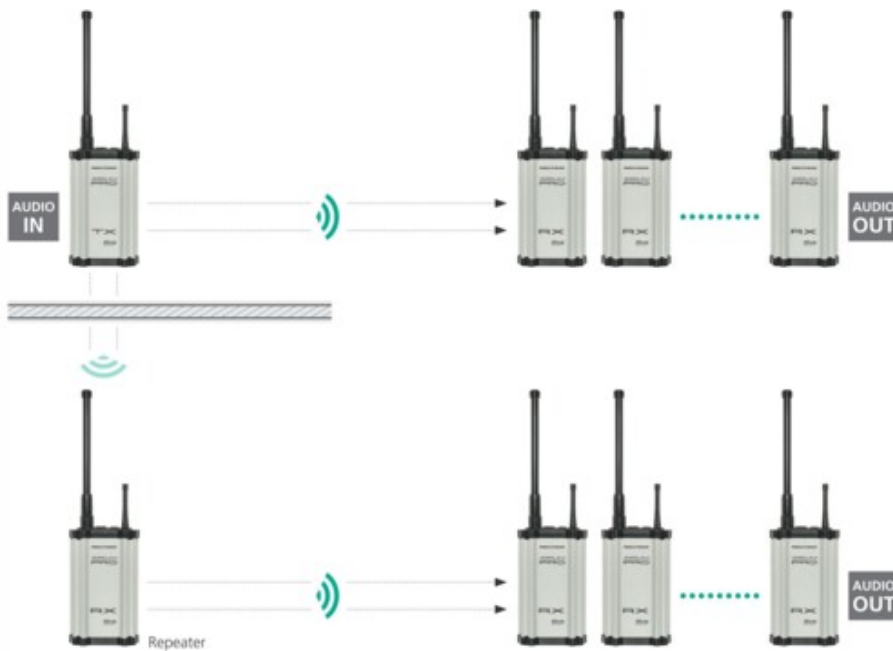

XIRIUM PRO Breaking Wireless Barriers

XIRIUM PRO – breaking wireless barriers ...

... extending the range with a repeater.

The RX can either be used as a receiver or, by changing the output module to a repeater module, as a repeater. In repeater mode the RX forwards the audio signal received from the TX without any changes, which in turn can now be received by an unlimited number of RX receivers set to reception mode. The repeater represents the perfect addition to the system: it doubles the range of the system and helps to overcome walls, corners or other obstacles.

iOS and Android