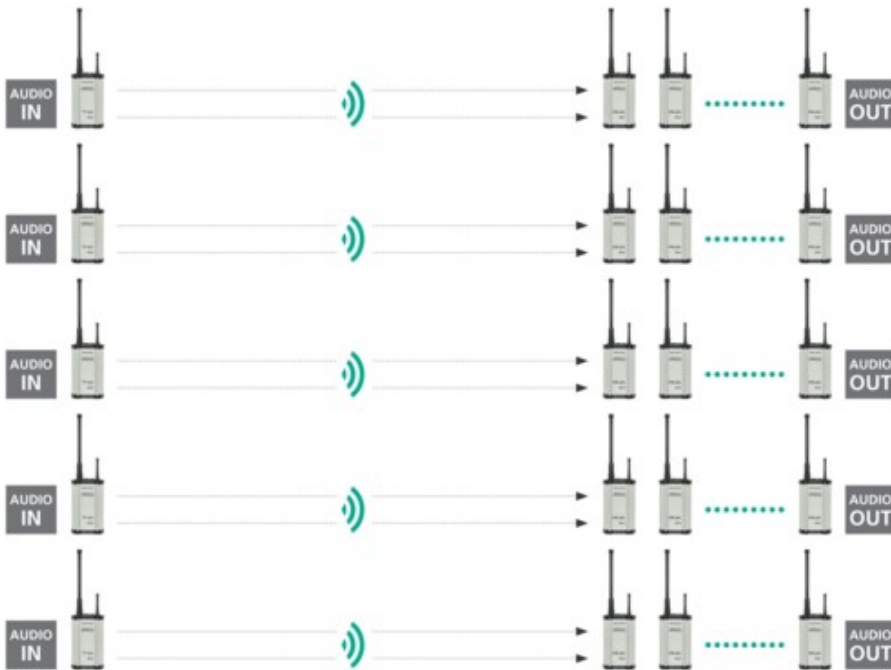

XIRIUM PRO Expansion

XIRIUM PRO – the expansion ...

... of the system to a digital wireless audio solution with up to 10 audio channels.

The system may be expanded to ten sound channels for the transmission of several, discrete audio signals. For this purpose five TX transmitters may be operated in parallel. This set up allows the use of an unlimited number of RX receivers.

iOS and Android