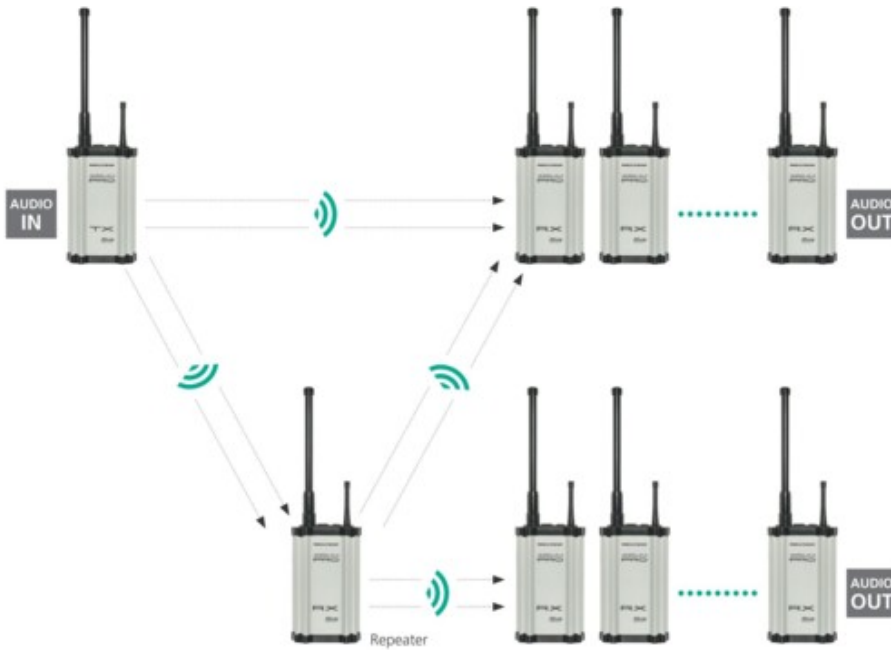

XIRIUM PRO Greater Reliability

XIRIUM PRO – greater reliability ...

... using the repeater as a redundant audio source (extended true diversity).

Beside enhancing the range or overcoming obstacles, the RX-repeater offers another feature: since the repeater duplicates and transmits the signals received from the TX, it becomes a second redundant audio source for every other RX. In other words, an RX located within the reception area of an TX and a repeater, can now choose one of two identical signals and automatically selects the one with the better signal quality.

iOS and Android