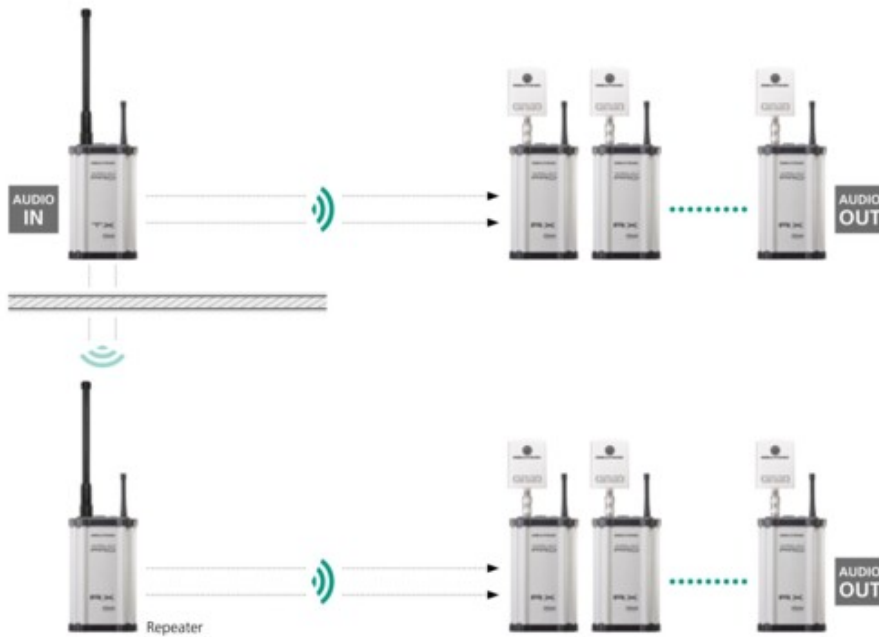

The software makes optimising the aerial alignment respectively determining the location of the repeater a breeze and also serves as a useful tool during set up. The XIRIUM PRO app facilitates the setting of all function parameters (e.g. delay time, etc.) and the monitoring (e.g. signal strength, battery power, etc.). Future functional expansion or performance optimisation of the wireless devices can easily be accomplished via the firmware update function.

XIRIUM PRO Europe Expansion

XIRIUM PRO – the expansion ...

... of the system to a digital wireless audio solution with up to 6 audio channels.

The system may be expanded to six sound channels for the transmission of several, discrete audio signals. For this purpose three TX transmitters may be operated in parallel. This set up allows the use of an unlimited number of RX receivers.

XIRIUM PRO app
iOS and Android

XIRIUM PRO Europe Breaking Barriers

XIRIUM PRO – breaking wireless barriers ...

... extending the range with a repeater.

The RX can either be used as a receiver or, by changing the output module to a repeater module, as a repeater. In repeater mode the RX forwards the audio signal received from the TX without any changes, which in turn can now be received by an unlimited number of RX receivers set to reception mode. The repeater represents the perfect addition to the system: it doubles the range of the system and helps to overcome walls, corners or other obstacles.