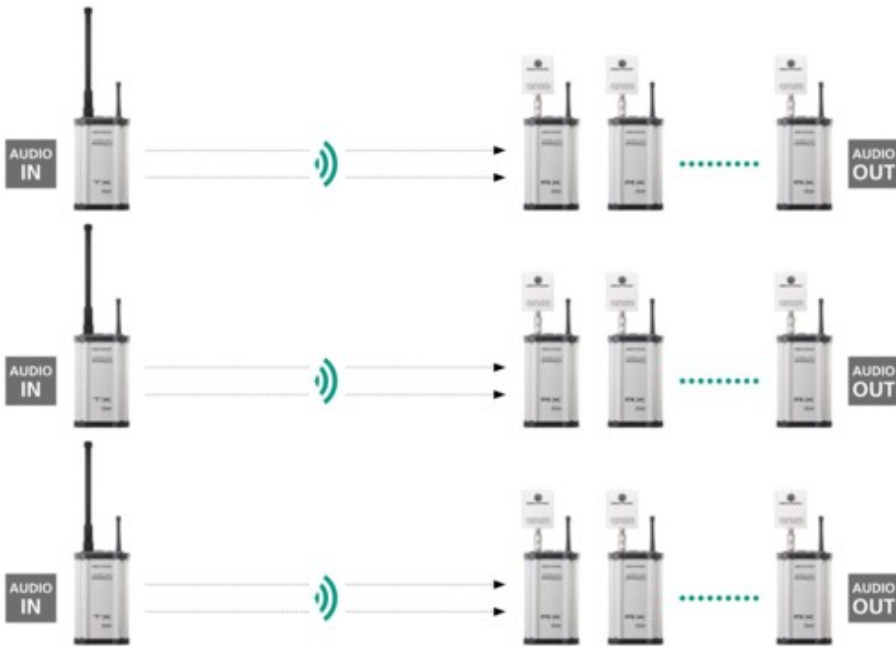

XIRIUM PRO Europe Expansion

XIRIUM PRO – the expansion ...

... of the system to a digital wireless audio solution with up to 6 audio channels.

The system may be expanded to six sound channels for the transmission of several, discrete audio signals. For this purpose three TX transmitters may be operated in parallel. This set up allows the use of an unlimited number of RX receivers.