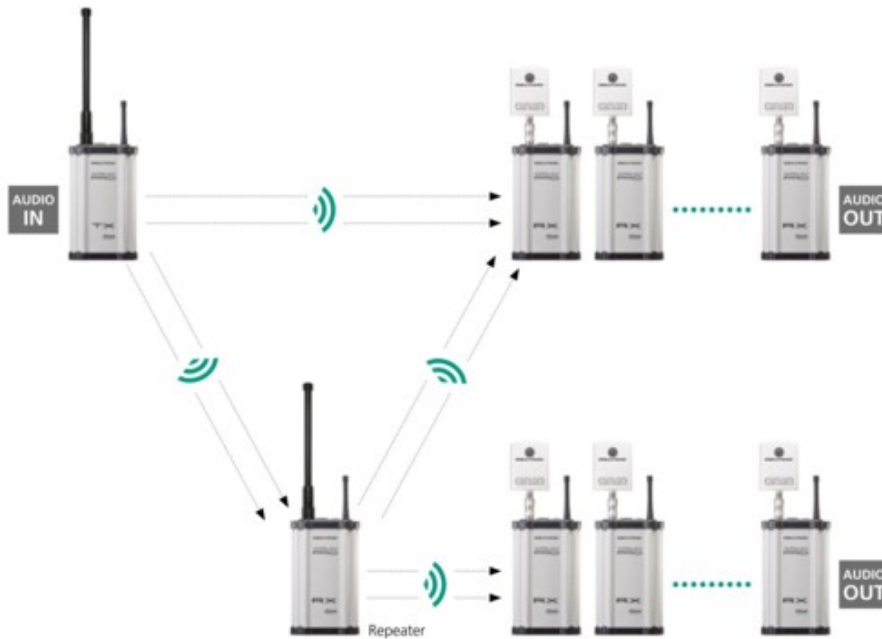

XIRIUM PRO Europe Greater Reliability

XIRIUM PRO – greater reliability ...

... using the repeater as a redundant audio source (extended true diversity).

Beside enhancing the range or overcoming obstacles, the RX-repeater offers another feature: since the repeater duplicates and transmits the signals received from the TX, it becomes a second redundant audio source for every other RX. In other words, an RX located within the reception area of an TX and a repeater, can now choose one of two identical signals and automatically selects the one with the better signal quality.