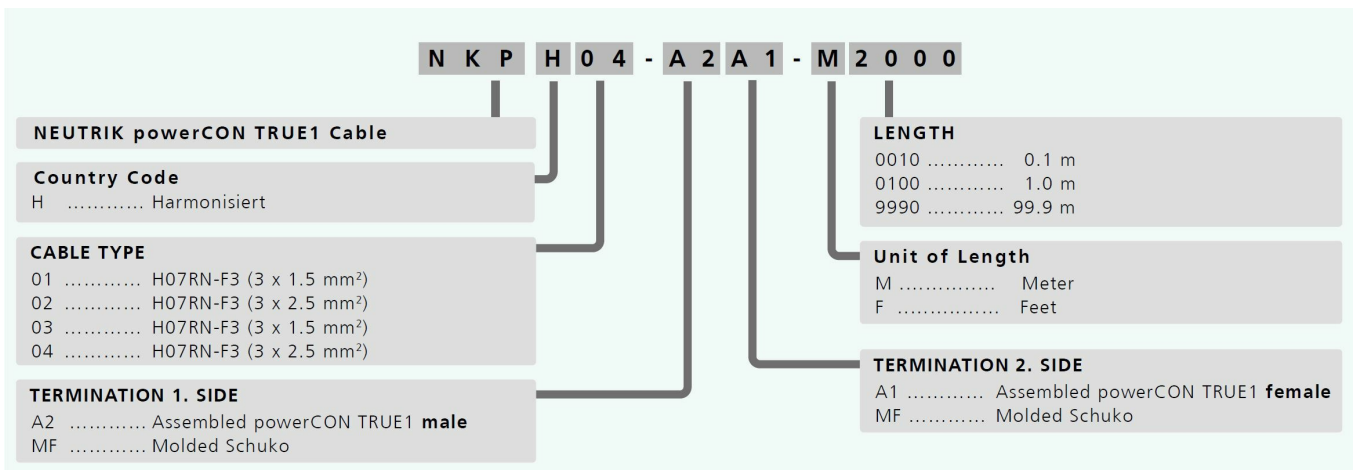

Article Variations

Article name	Details	Order code
NKPH01-MFA1-M0150	1.5 m 3x1.5 mm² H07RN Schuko "E+F" (m) powerCON® TRUE1® TOP (f)	1027576
NKPH01-MFA1-M0300	3 m 3x1.5 mm² H07RN Schuko "E+F" (m) powerCON® TRUE1® TOP (f)	1036429
NKPH02-MFA1-M0150	1.5 m 3x2.5 mm² H07RN Schuko "E+F" (m) powerCON® TRUE1® TOP (f)	1027577
NKPH02-MFA1-M0300	3 m 3x2.5 mm² H07RN Schuko "E+F" (m) powerCON® TRUE1® TOP (f)	1036430
NKPH02-A2MF-M0150	1.5 m 3x2.5 mm² H07RN powerCON® TRUE1® TOP (m) Schuko (f)	1027578

Type Descriptions

CABLE TYPE 01 / 02 - OZOFLEX PRYSMIAN; CABLE TYPE 03 / 04 - TITANEX NEXANS