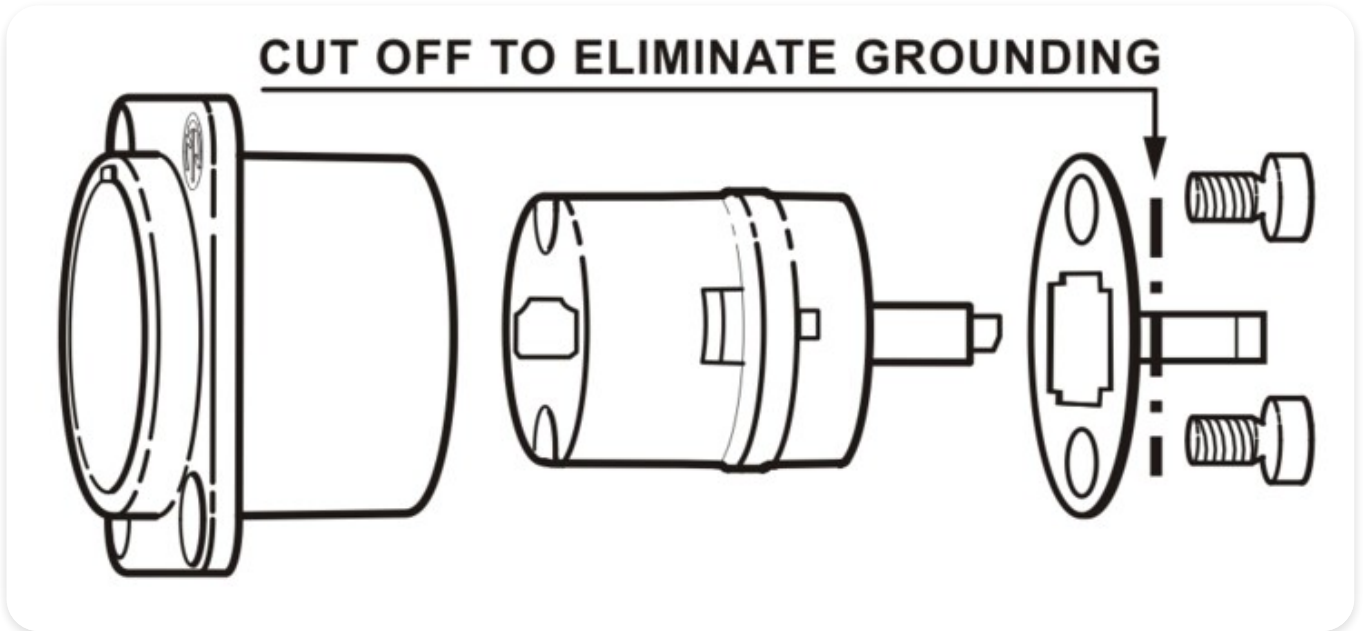

NAHDMI-W

HDMI feedthrough adapter, D-shape housing

Neutrik's HDMI solution for the transmission of any digital TV and PC video format including high-definition video (HDTV) can be integrated in networks very easy.

Features & Benefits

- ✓ To transmit any digital TV and PC video format including high-definition video (HDTV).
- ✓ HDMI feedthrough adapter with 19 pole HDMI receptacle at both ends
- ✓ IP65 ingress protection in mated condition with NKHDMI-* and SCDP-* sealing gasket
- ✓ Universally accepted standard D-shape housing
- ✓ Removable screen to chassis grounding

- ✓ Shielded system - high noise immunity and EMI protection due to continuous 360 degree shield

Removable screen to chassis grounding

Technical Information

Product	
Title	NAHDMI-W
Connection Type	Adapter
Gender	female

Mechanical	
Wiresize	
Locking device	Push-Pull
Mounting direction	Front or rear mounting (max 2 mm panel thickness)
Chassis shape	D
Lifetime	> 1000 mating cycles

Material	
Contact plating	Au
Contacts	Bronze (CuSn)
Insert	
Shell	Zinc diecast (ZnAl4Cu1)
Shell plating	Nickel